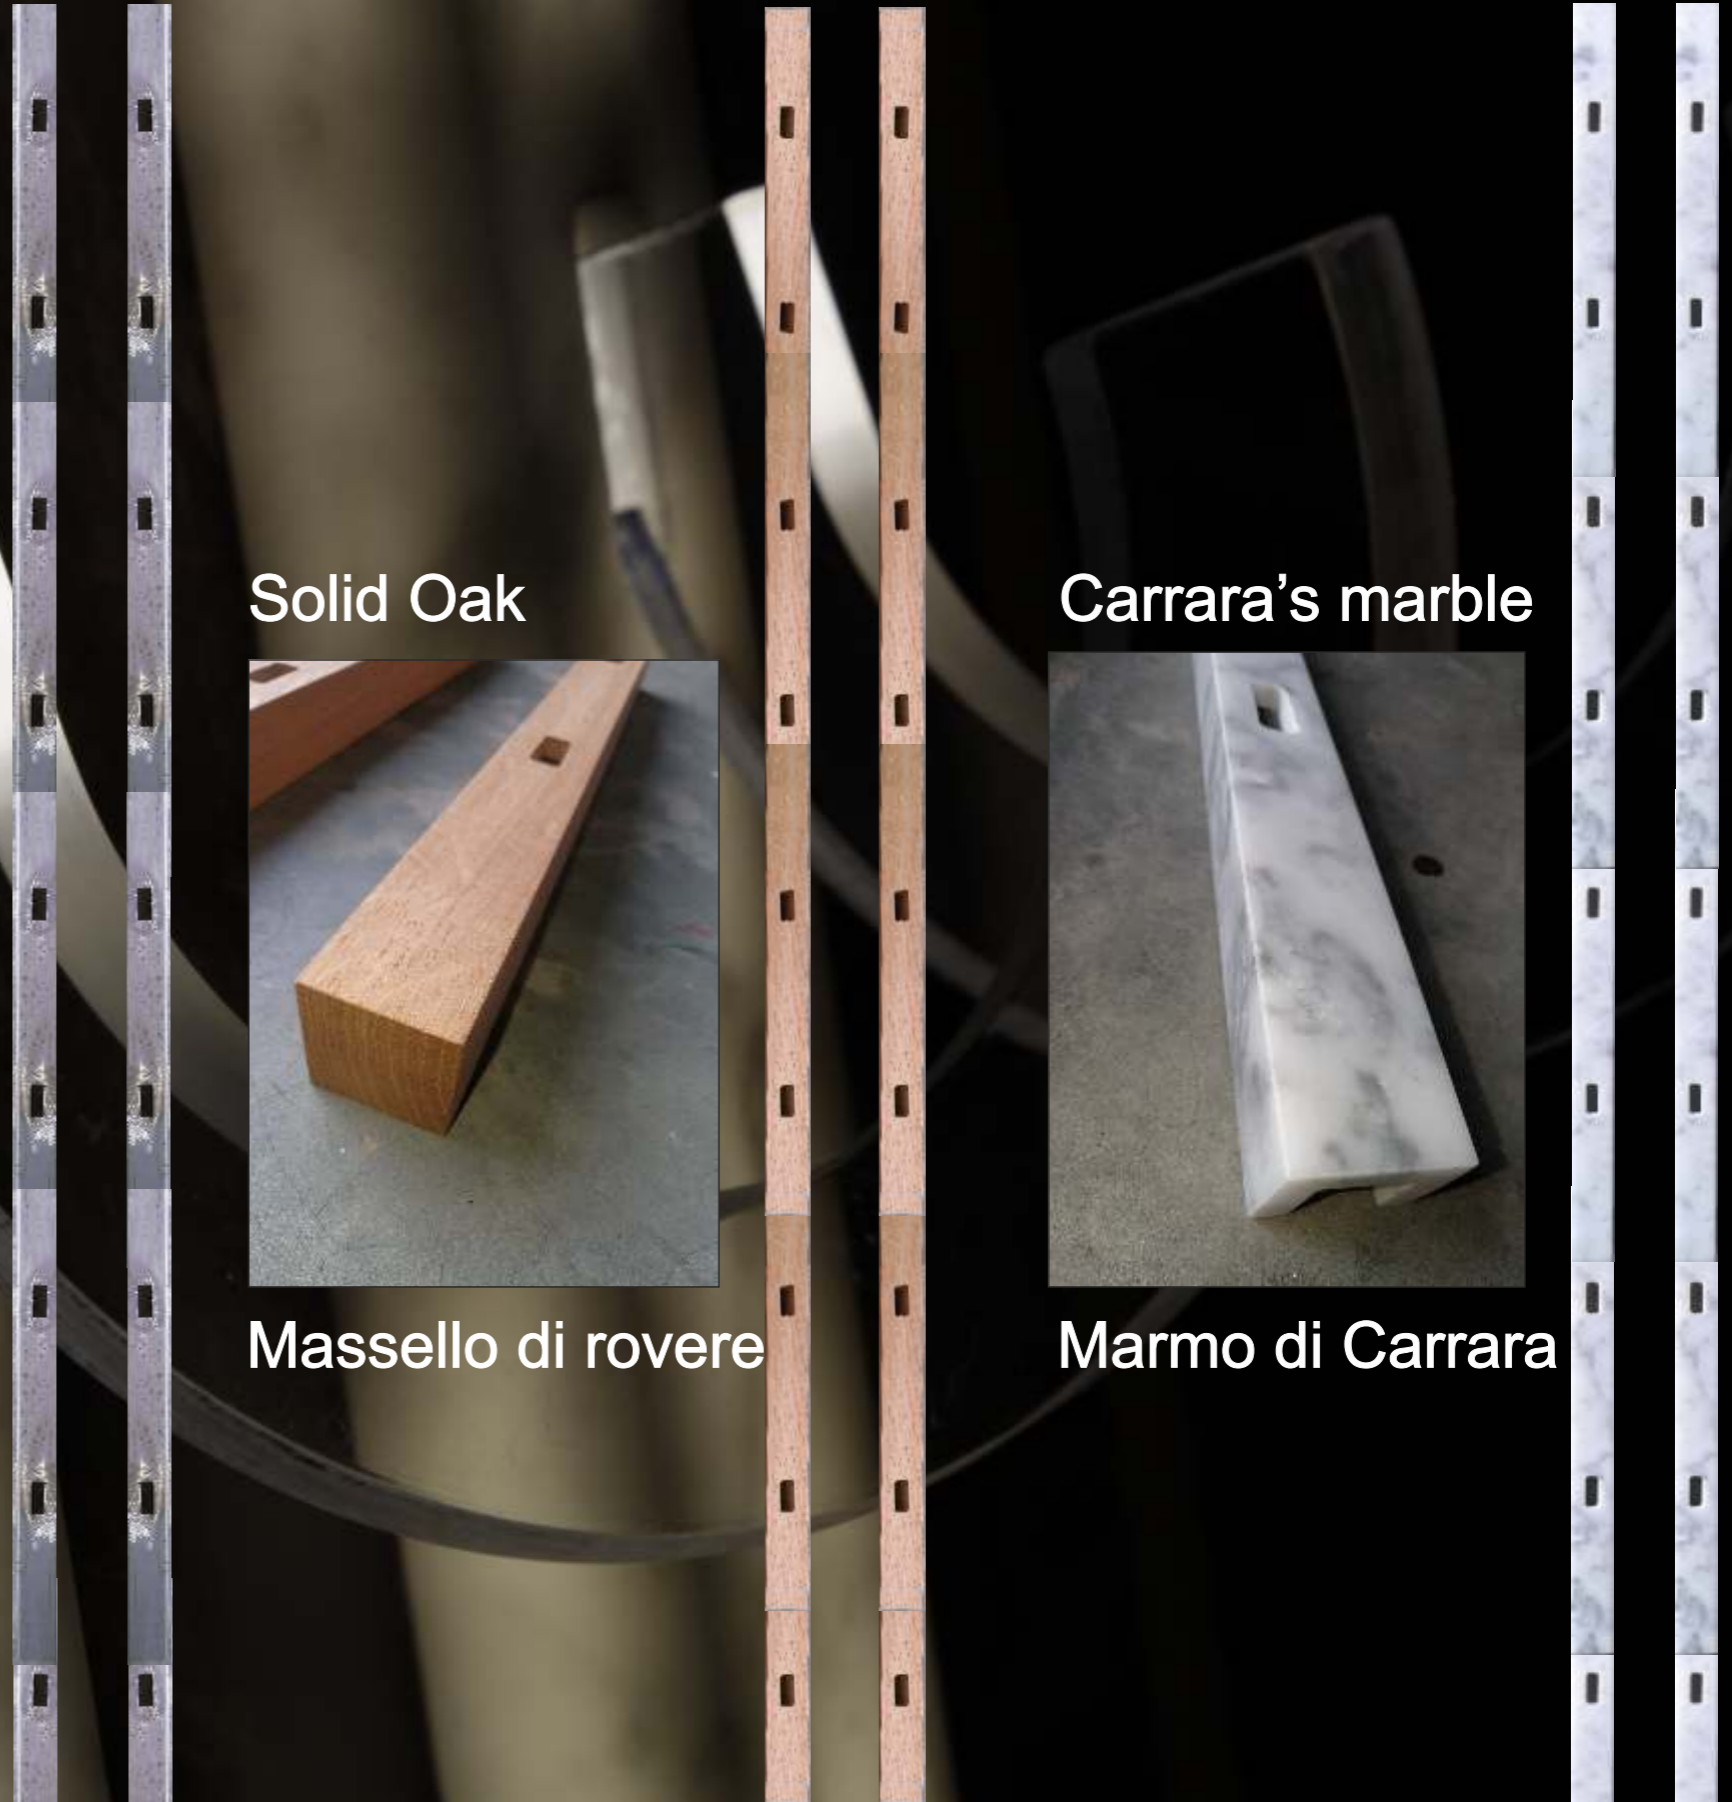

"Bottled" measures 170 cm in height and supports a set of 9 bottles. the standard diameter of the ribs in solid plexyglass is 8 cm per accommodate most bottles of wine, but it is customizable as the size requires of the bottles to be displayed. Its operation bright needs a power supply that can be installed inside the wall or externally, covered by a cap of the material in theme with the track. The internal lighting is of high quality and long-lasting strip-LEDs, the system allows it to be adjusted with a dimmer. The proposed materials are mainly three: iron (corten), with the possibility of remaining natural, rust or enameled a oven of the color you prefer. Wood treated with a special oil that highlights the qualities of the rail in solid oak. The track in white Carrara marble it is made from a single block and not assembled as in the case of oak, the internal luminescence allows to highlight the veins and shades of the marble.

Dep. on European platform for copyright on 09/2018

Popular

Iron

Ferro

Solid Oak

Massello di rovere

Natural

Carrara's marble

Marmo di Carrara

Deluxe

Prototipi

La scelta di usare questi materiali è la decisione presa dopo aver testato molte superfici sia naturali che artificiali. La resa migliore per produrre BottLed è visibile nel marmo bianco di carrara, nel legno massello di rovere e nel corten lasciato naturale\ruggine oppure smaltato.